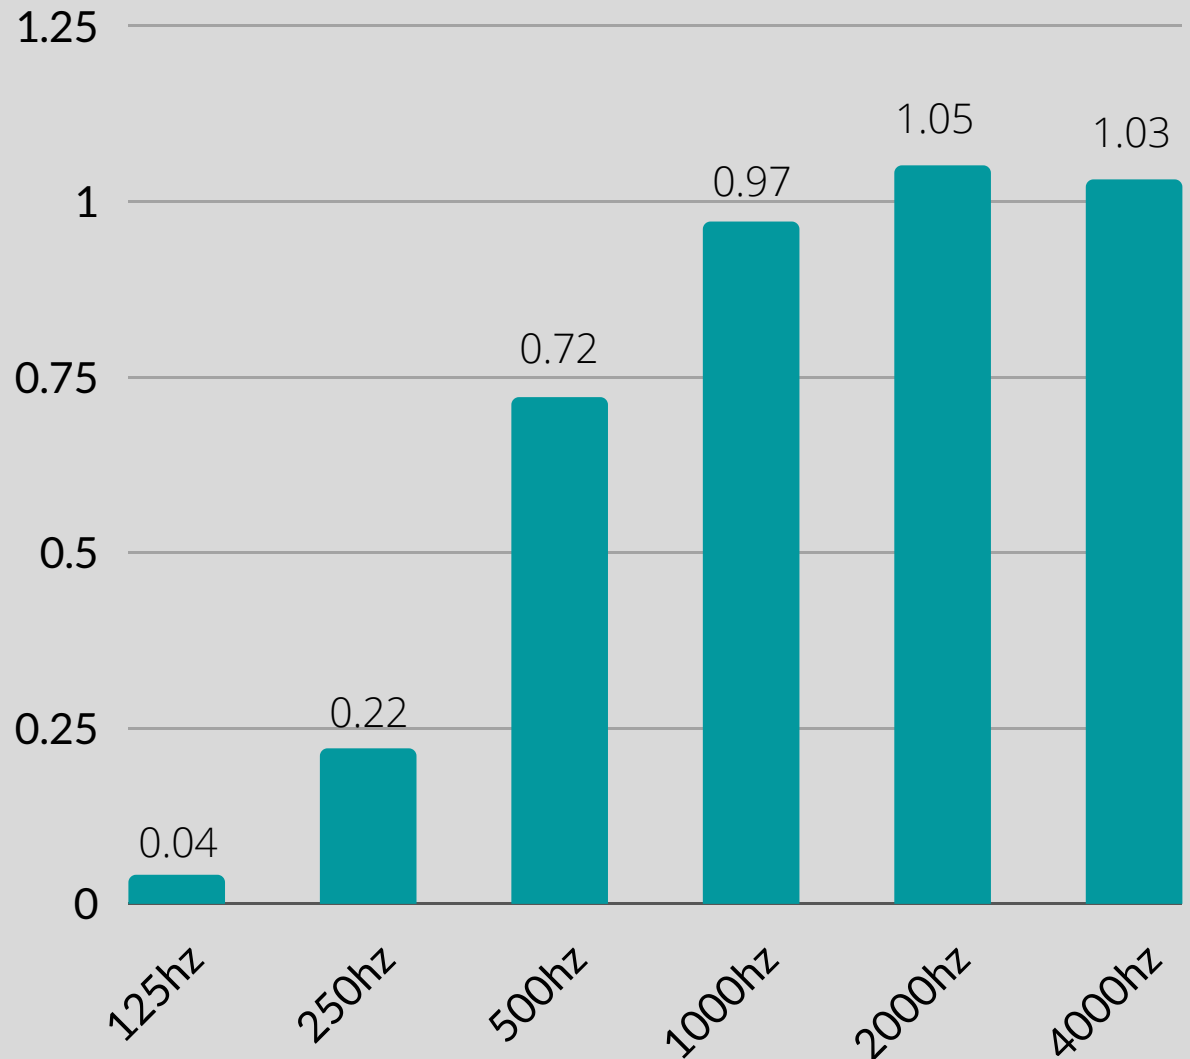

SoftTone 100 series acoustic panel

1"/25mm

canacoustics
acoustical products

NRC

0.85

85% average absorption @ 60db

Absorbs 100% of high frequencies
Absorbs 80% of mid range frequencies
Absorbs 10% of low-mid frequencies

Per ASTM C423

SoftTone 200 series acoustic panel

2"/50mm

canacoustics
acoustical products

NRC

1.00

100% average absorption @ 60db

Absorbs 100% of high frequencies
Absorbs 100% of mid range frequencies
Absorbs 65% of low-mid frequencies