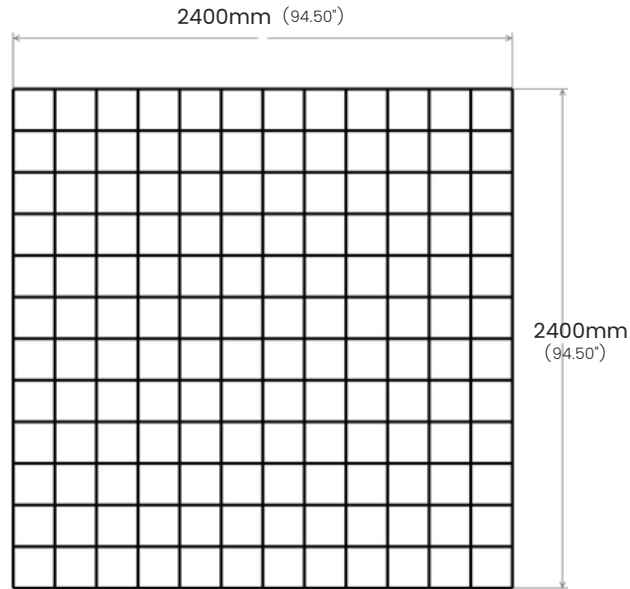

GR-S2C-2424

Contact us for custom sizes. Design fees may apply.