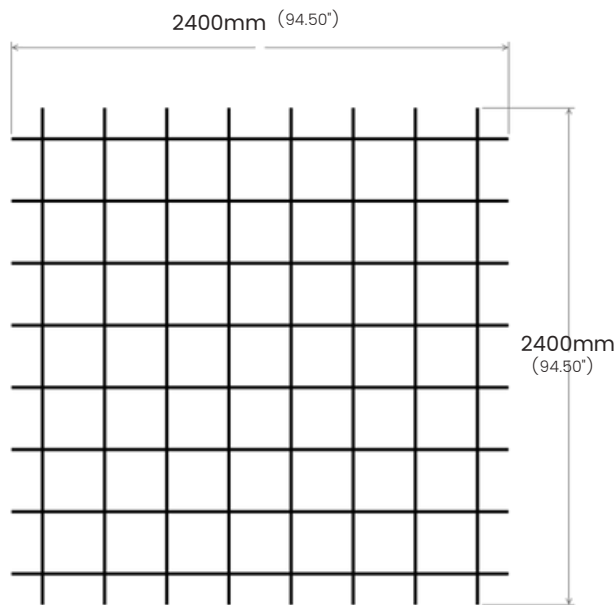

GR-S3-2424

Contact us for custom sizes. Design fees may apply.