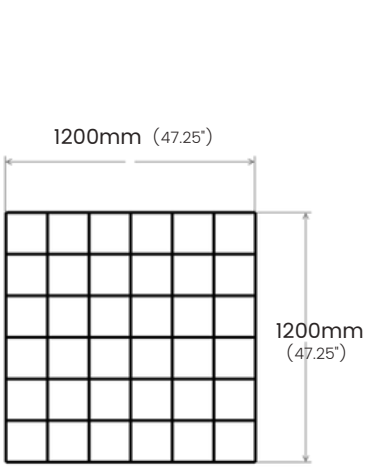

SPECIFICATIONS:

Grid opening (A): 200mm (center)

Blade height (B): 200mm

Blade thickness (C): 12mm (select colors ONLY) / 18mm (all colors)

Edge overlap: 200mm

EDGE OPTIONS

SQUARE

ROUNDED CORNERS

SPECIFICATIONS:

Grid opening (A): 200mm (center)

Grid height (B): 200mm

Blade thickness (C): 12mm (select colors ONLY) / 18mm (all colors)

Edge overlap: N/A

GR-S2C-1212

GR-S2C-1218

GR-S2C-1818

GR-S2C-1224

GR-S2C-2424

Contact us for custom sizes. Design fees may apply.

neoGRID Space 3

OPEN PERIMETER GRID

Space 3 acoustic grid features a 300mm design pattern. Blade height reflects openings both being spaced apart by 300mm.

Edge overlap is available in 150mm and 300mm sizes.

SPECIFICATIONS:

Grid opening (A): 300mm (center)

Blade height (B): 300mm

Blade thickness (C): 12mm (select colors ONLY) / 18mm (all colors)

Edge overlap: 150mm / 300mm