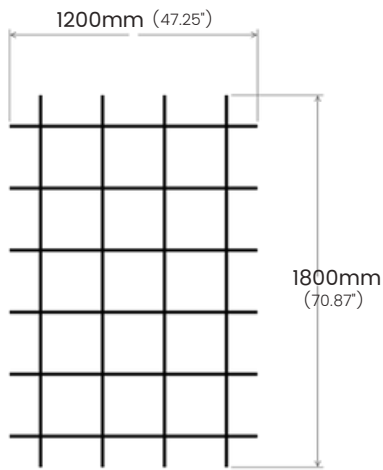

SPECIFICATIONS:

Grid opening (A): 200mm (center)

Grid height (B): 200mm

Blade thickness (C): 12mm (select colors ONLY) / 18mm (all colors)

Edge overlap: N/A

GR-S2C-1212

GR-S2C-1218

GR-S2C-1818

Edge overlap is available in 150mm and 300mm sizes.

SPECIFICATIONS:

Grid opening (A): 300mm (center)

Blade height (B): 300mm

Blade thickness (C): 12mm (select colors ONLY) / 18mm (all colors)

Edge overlap: 150mm / 300mm

EDGE OPTIONS

SQUARE

ROUNDED CORNERS

ROUND

STANDARD DIMENSIONS

GR-S3-1212

GR-S3-1218

GR-S3-1818

SPECIFICATIONS:

Grid opening (A): 300mm (center)

Blade height (B): 300mm

Blade thickness (C): 12mm (select colors ONLY) / 18mm (all colors)

Edge overlap: N/A

GR-S3C-1212

GR-S3C-1218

GR-S3C-1818