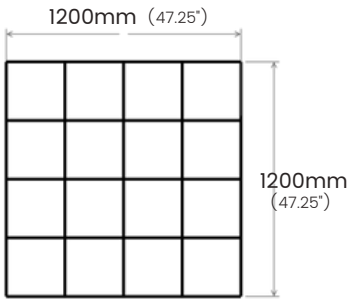

SPECIFICATIONS:

Grid opening (A): 200mm (center)

Blade height (B): 200mm

Blade thickness (C): 12mm (select colors ONLY) / 18mm (all colors)

Edge overlap: 200mm

EDGE OPTIONS

SQUARE

ROUNDED CORNERS

SPECIFICATIONS:

Grid opening (A): 200mm (center)

Grid height (B): 200mm

Blade thickness (C): 12mm (select colors ONLY) / 18mm (all colors)

Edge overlap: N/A

GR-S2C-1212

GR-S2C-1218

GR-S2C-1818

Edge overlap is available in 150mm and 300mm sizes.

SPECIFICATIONS:

Grid opening (A): 300mm (center)

Blade height (B): 300mm

Blade thickness (C): 12mm (select colors ONLY) / 18mm (all colors)

Edge overlap: 150mm / 300mm

SPECIFICATIONS:

Grid opening (A): 300mm (center)

Blade height (B): 300mm

Blade thickness (C): 12mm (select colors ONLY) / 18mm (all colors)

Edge overlap: N/A

GR-S3C-1212

GR-S3C-1218

GR-S3C-1818