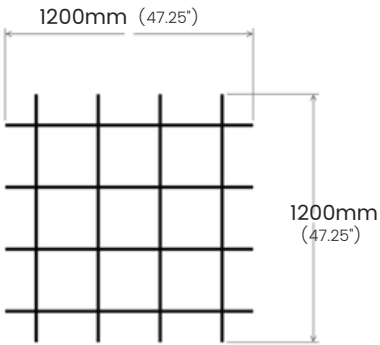

SPECIFICATIONS:

Grid opening (A): 200mm (center)

Grid height (B): 200mm

Blade thickness (C): 12mm (select colors ONLY) / 18mm (all colors)

Edge overlap: N/A

GR-S2C-1212

GR-S2C-1218

GR-S2C-1818

Edge overlap is available in 150mm and 300mm sizes.

SPECIFICATIONS:

Grid opening (A): 300mm (center)

Blade height (B): 300mm

Blade thickness (C): 12mm (select colors ONLY) / 18mm (all colors)

Edge overlap: 150mm / 300mm

EDGE OPTIONS

SQUARE

ROUNDED CORNERS

ROUND

STANDARD DIMENSIONS

GR-S3-1212

GR-S3-1218

GR-S3-1818

SPECIFICATIONS:

Grid opening (A): 300mm (center)

Blade height (B): 300mm

Blade thickness (C): 12mm (select colors ONLY) / 18mm (all colors)

Edge overlap: N/A

GR-S3C-1212

GR-S3C-1218

GR-S3C-1818