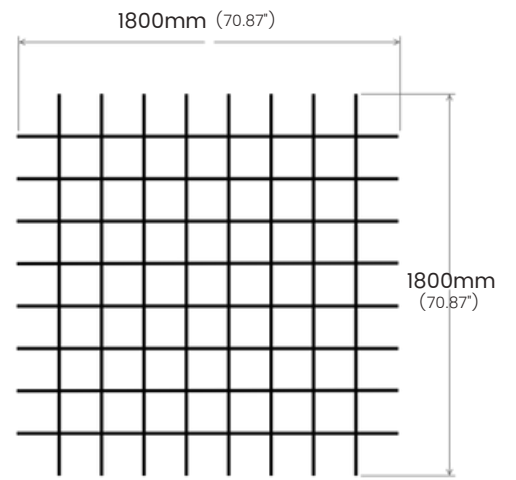

SPECIFICATIONS:

Grid opening (A): 200mm (center)

Blade height (B): 200mm

Blade thickness (C): 12mm (select colors ONLY) / 18mm (all colors)

Edge overlap: 200mm

EDGE OPTIONS

SQUARE

ROUNDED CORNERS

ROUND

STANDARD DIMENSIONS

neoGRID Space 2

OPEN PERIMETER GRID

GR-S2-1212

GR-S2-1218

GR-S2-1818

GR-S2-1224

SPECIFICATIONS:

Grid opening (A): 200mm (center)

Grid height (B): 200mm

Blade thickness (C): 12mm (select colors ONLY) / 18mm (all colors)

Edge overlap: N/A

GR-S2C-1212

GR-S2C-1218

GR-S2C-1818

Edge overlap is available in 150mm and 300mm sizes.

SPECIFICATIONS:

Grid opening (A): 300mm (center)

Blade height (B): 300mm

Blade thickness (C): 12mm (select colors ONLY) / 18mm (all colors)

Edge overlap: 150mm / 300mm