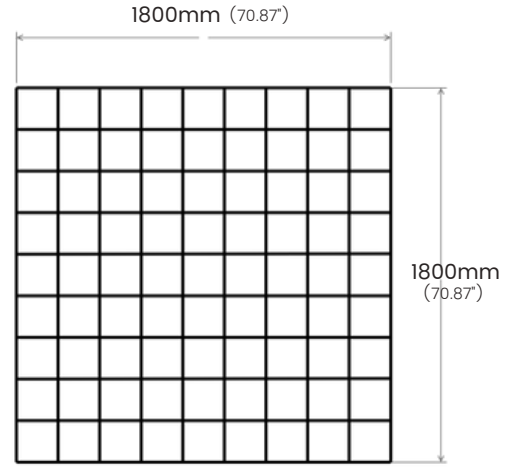

SPECIFICATIONS:

Grid opening (A): 200mm (center)

Blade height (B): 200mm

Blade thickness (C): 12mm (select colors ONLY) / 18mm (all colors)

Edge overlap: 200mm

EDGE OPTIONS

SQUARE

ROUNDED CORNERS

SPECIFICATIONS:

Grid opening (A): 200mm (center)

Grid height (B): 200mm

Blade thickness (C): 12mm (select colors ONLY) / 18mm (all colors)

Edge overlap: N/A

GR-S2C-1212

GR-S2C-1218

GR-S2C-1818

Edge overlap is available in 150mm and 300mm sizes.

SPECIFICATIONS:

Grid opening (A): 300mm (center)

Blade height (B): 300mm

Blade thickness (C): 12mm (select colors ONLY) / 18mm (all colors)

Edge overlap: 150mm / 300mm

SPECIFICATIONS:

Grid opening (A): 300mm (center)

Blade height (B): 300mm

Blade thickness (C): 12mm (select colors ONLY) / 18mm (all colors)

Edge overlap: N/A

GR-S3C-1212

GR-S3C-1218

GR-S3C-1818