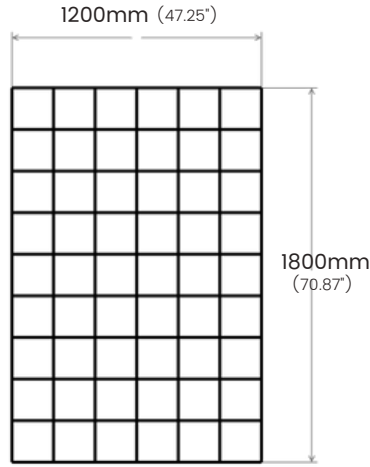

SPECIFICATIONS:

Grid opening (A): 200mm (center)

Blade height (B): 200mm

Blade thickness (C): 12mm (select colors ONLY) / 18mm (all colors)

Edge overlap: 200mm

EDGE OPTIONS

SQUARE

ROUNDED CORNERS

SPECIFICATIONS:

Grid opening (A): 200mm (center)

Grid height (B): 200mm

Blade thickness (C): 12mm (select colors ONLY) / 18mm (all colors)

Edge overlap: N/A

GR-S2C-1212

GR-S2C-1218

GR-S2C-1818

GR-S2C-1224

GR-S2C-2424

Contact us for custom sizes. Design fees may apply.

neoGRID Space 3

OPEN PERIMETER GRID

Space 3 acoustic grid features a 300mm design pattern. Blade height reflects openings both being spaced apart by 300mm.

Edge overlap is available in 150mm and 300mm sizes.

SPECIFICATIONS:

Grid opening (A): 300mm (center)

Blade height (B): 300mm

Blade thickness (C): 12mm (select colors ONLY) / 18mm (all colors)

Edge overlap: 150mm / 300mm