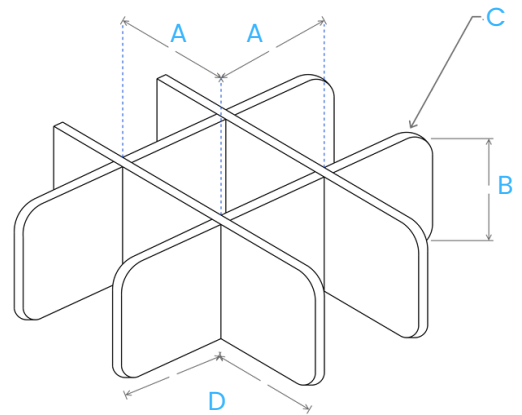

CONFIGURATIONS

Closed perimeter

Open perimeter

Modular, interlocking

Available w. open or closed perimeters

neoGRID Space 2

OPEN PERIMETER GRID

Space 2 acoustic grid features a 200mm design pattern. Blade height reflects openings both being spaced apart by 200mm.

SPECIFICATIONS:

Grid opening (A): 200mm (center)

Blade height (B): 200mm

Blade thickness (C): 12mm (select colors ONLY) / 18mm (all colors)

Edge overlap: 200mm

EDGE OPTIONS

SQUARE

ROUNDED CORNERS

SPECIFICATIONS:

Grid opening (A): 200mm (center)

Grid height (B): 200mm

Blade thickness (C): 12mm (select colors ONLY) / 18mm (all colors)

Edge overlap: N/A

GR-S2C-1212

GR-S2C-1218

GR-S2C-1818

SPECIFICATIONS:

Grid opening (A): 300mm (center)

Blade height (B): 300mm

Blade thickness (C): 12mm (select colors ONLY) / 18mm (all colors)

Edge overlap: N/A

GR-S3C-1212

GR-S3C-1218

GR-S3C-1818