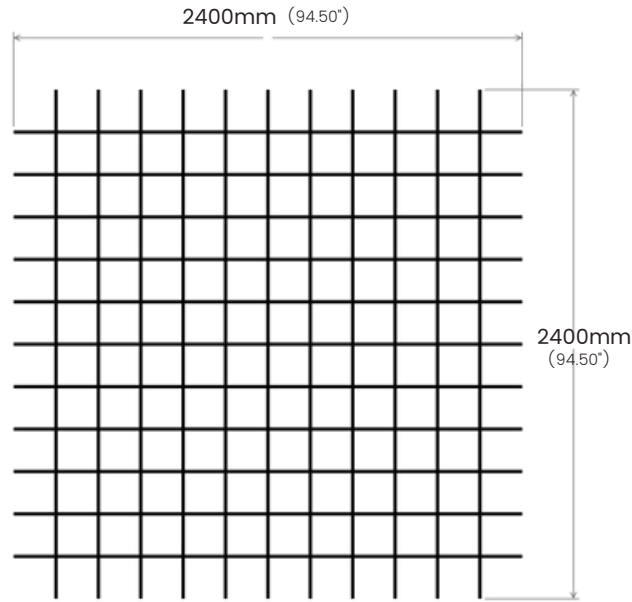

GR-S2-2424

Contact us for custom sizes. Design fees may apply.