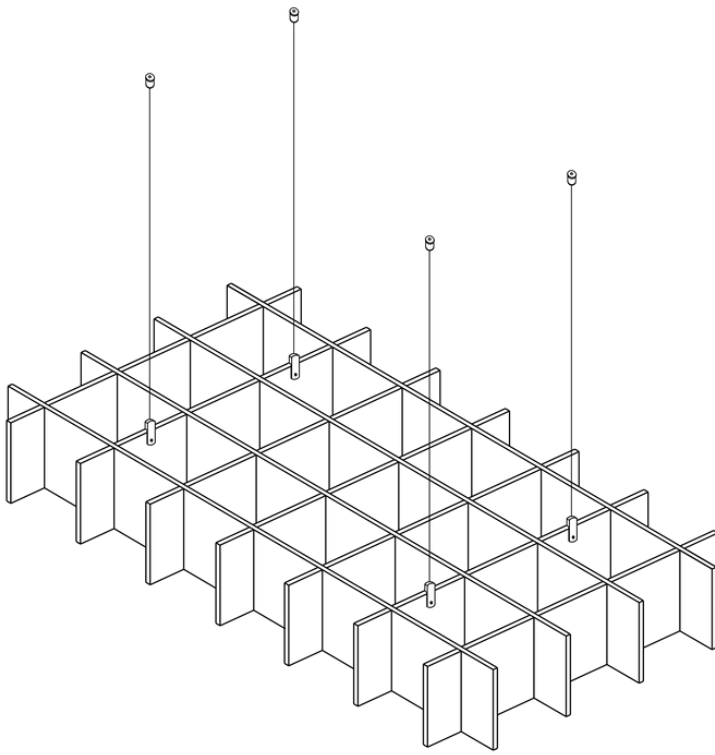

neoGRID

acoustic ceiling grids

DESCRIPTION

neoGRID acoustic ceiling grids are installed parallel to the ceiling and add depth to your space while absorbing rogue sound waves in the room to create a quieter and more comfortable environment.

SPECIFICATIONS:

Grid opening (A): 200mm (center)

Grid height (B): 200mm

Blade thickness (C): 12mm (select colors ONLY) / 18mm (all colors)

Edge overlap: N/A

GR-S2C-1212

GR-S2C-1218

GR-S2C-1818

GR-S2C-1224

GR-S2C-2424

Contact us for custom sizes. Design fees may apply.

neoGRID Space 3

OPEN PERIMETER GRID

Space 3 acoustic grid features a 300mm design pattern. Blade height reflects openings both being spaced apart by 300mm.

Edge overlap is available in 150mm and 300mm sizes.

SPECIFICATIONS:

Grid opening (A): 300mm (center)

Blade height (B): 300mm

Blade thickness (C): 12mm (select colors ONLY) / 18mm (all colors)

Edge overlap: 150mm / 300mm