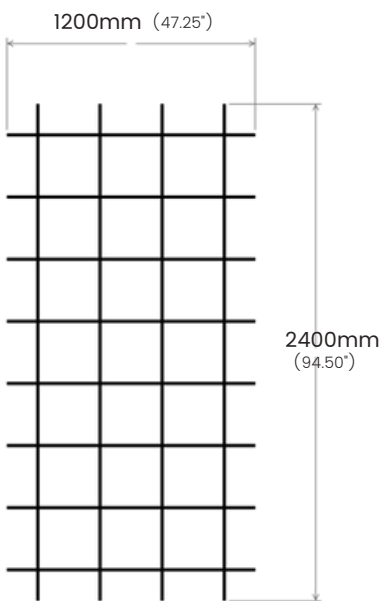

SPECIFICATIONS:

Grid opening (A): 200mm (center)

Grid height (B): 200mm

Blade thickness (C): 12mm (select colors ONLY) / 18mm (all colors)

Edge overlap: N/A

GR-S2C-1212

GR-S2C-1218

GR-S2C-1818

Edge overlap is available in 150mm and 300mm sizes.

SPECIFICATIONS:

Grid opening (A): 300mm (center)

Blade height (B): 300mm

Blade thickness (C): 12mm (select colors ONLY) / 18mm (all colors)

Edge overlap: 150mm / 300mm

EDGE OPTIONS

SQUARE

ROUNDED CORNERS

ROUND

STANDARD DIMENSIONS

GR-S3-1212

GR-S3-1218

GR-S3-1818

SPECIFICATIONS:

Grid opening (A): 300mm (center)

Blade height (B): 300mm

Blade thickness (C): 12mm (select colors ONLY) / 18mm (all colors)

Edge overlap: N/A

GR-S3C-1212

GR-S3C-1218

GR-S3C-1818