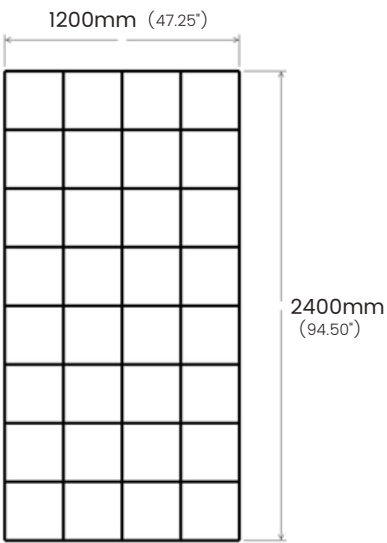

SPECIFICATIONS:

Grid opening (A): 200mm (center)

Blade height (B): 200mm

Blade thickness (C): 12mm (select colors ONLY) / 18mm (all colors)

Edge overlap: 200mm

EDGE OPTIONS

SQUARE

ROUNDED CORNERS

SPECIFICATIONS:

Grid opening (A): 200mm (center)

Grid height (B): 200mm

Blade thickness (C): 12mm (select colors ONLY) / 18mm (all colors)

Edge overlap: N/A

GR-S2C-1212

GR-S2C-1218

GR-S2C-1818

Edge overlap is available in 150mm and 300mm sizes.

SPECIFICATIONS:

Grid opening (A): 300mm (center)

Blade height (B): 300mm

Blade thickness (C): 12mm (select colors ONLY) / 18mm (all colors)

Edge overlap: 150mm / 300mm

SPECIFICATIONS:

Grid opening (A): 300mm (center)

Blade height (B): 300mm

Blade thickness (C): 12mm (select colors ONLY) / 18mm (all colors)

Edge overlap: N/A

GR-S3C-1212

GR-S3C-1218

GR-S3C-1818