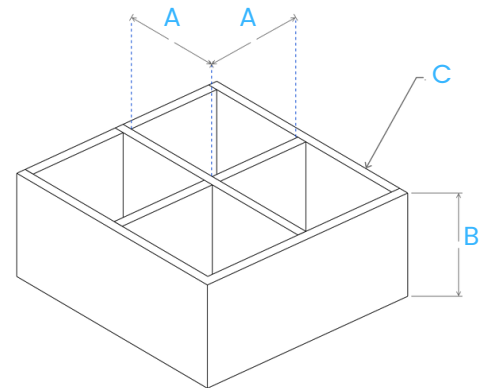

EDGE OPTIONS

SQUARE

ROUNDED CORNERS

ROUND

STANDARD DIMENSIONS

GR-S3-1212

GR-S3-1218

GR-S3-1818

GR-S3-1224

GR-S3-2424

Contact us for custom sizes. Design fees may apply.

neoGRID Space 3C

CLOSED PERIMETER GRID

Space 3C acoustic grid features a 300mm design pattern. Blade height reflects openings both being spaced apart by 300mm.

SPECIFICATIONS:

Grid opening (A): 300mm (center)

Blade height (B): 300mm

Blade thickness (C): 12mm (select colors ONLY) / 18mm (all colors)

Edge overlap: N/A

GR-S3C-1212

GR-S3C-1218

GR-S3C-1818