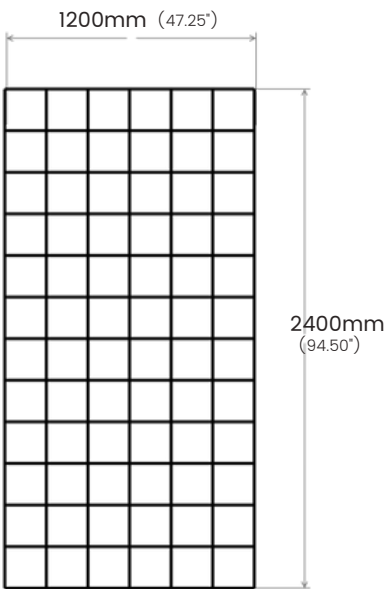

SPECIFICATIONS:

Grid opening (A): 200mm (center)

Blade height (B): 200mm

Blade thickness (C): 12mm (select colors ONLY) / 18mm (all colors)

Edge overlap: 200mm

EDGE OPTIONS

SQUARE

ROUNDED CORNERS

SPECIFICATIONS:

Grid opening (A): 200mm (center)

Grid height (B): 200mm

Blade thickness (C): 12mm (select colors ONLY) / 18mm (all colors)

Edge overlap: N/A

GR-S2C-1212

GR-S2C-1218

GR-S2C-1818

GR-S2C-1224

GR-S2C-2424

Contact us for custom sizes. Design fees may apply.

neoGRID Space 3

OPEN PERIMETER GRID

Space 3 acoustic grid features a 300mm design pattern. Blade height reflects openings both being spaced apart by 300mm.

Edge overlap is available in 150mm and 300mm sizes.

SPECIFICATIONS:

Grid opening (A): 300mm (center)

Blade height (B): 300mm

Blade thickness (C): 12mm (select colors ONLY) / 18mm (all colors)

Edge overlap: 150mm / 300mm