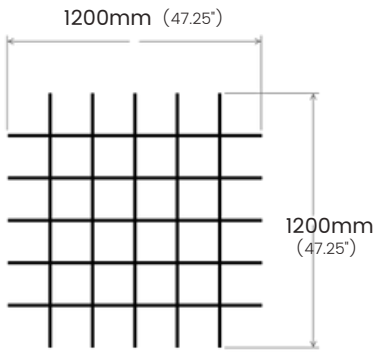

STANDARD DIMENSIONS

neoGRID Space 2

OPEN PERIMETER GRID

GR-S2-1212