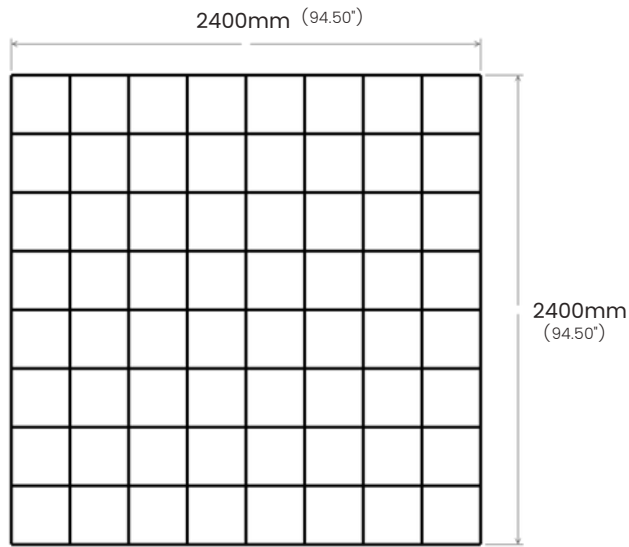

GR-S3C-2424

Contact us for custom sizes. Design fees may apply.