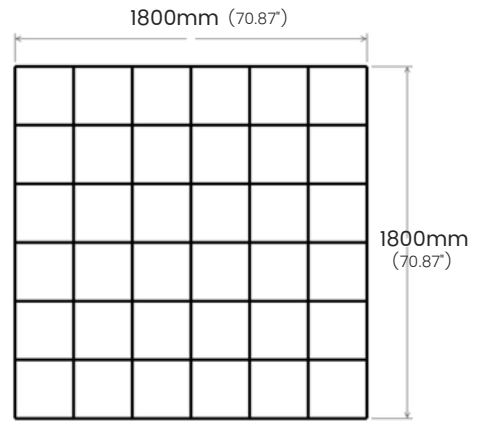

SPECIFICATIONS:

Grid opening (A): 200mm (center)

Blade height (B): 200mm

Blade thickness (C): 12mm (select colors ONLY) / 18mm (all colors)

Edge overlap: 200mm

EDGE OPTIONS

SQUARE

ROUNDED CORNERS

SPECIFICATIONS:

Grid opening (A): 200mm (center)

Grid height (B): 200mm

Blade thickness (C): 12mm (select colors ONLY) / 18mm (all colors)

Edge overlap: N/A

GR-S2C-1212

GR-S2C-1218

GR-S2C-1818

Edge overlap is available in 150mm and 300mm sizes.

SPECIFICATIONS:

Grid opening (A): 300mm (center)

Blade height (B): 300mm

Blade thickness (C): 12mm (select colors ONLY) / 18mm (all colors)

Edge overlap: 150mm / 300mm

SPECIFICATIONS:

Grid opening (A): 300mm (center)

Blade height (B): 300mm

Blade thickness (C): 12mm (select colors ONLY) / 18mm (all colors)

Edge overlap: N/A

GR-S3C-1212

GR-S3C-1218

GR-S3C-1818