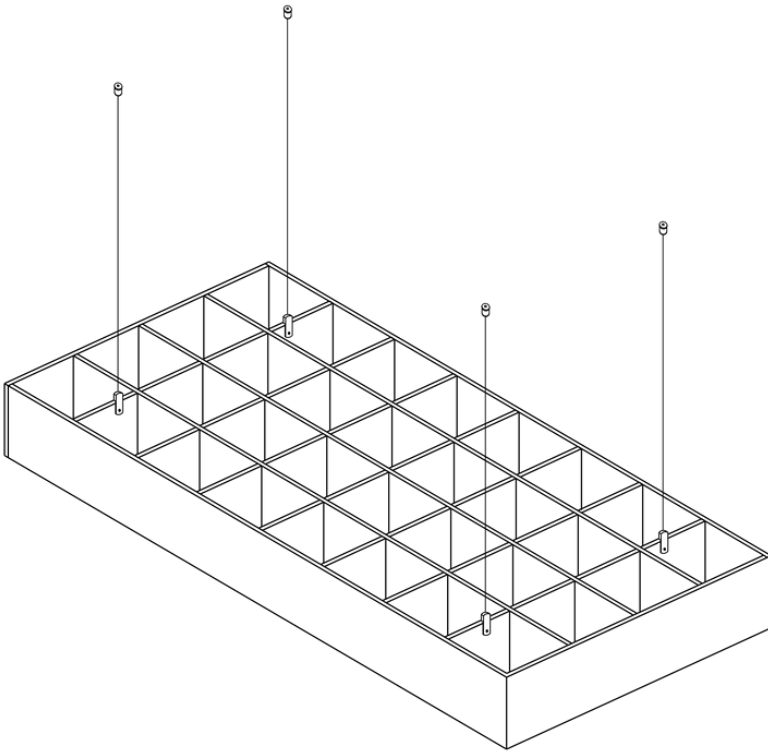

Edge overlap is available in 150mm and 300mm sizes.

SPECIFICATIONS:

Grid opening (A): 300mm (center)

Blade height (B): 300mm

Blade thickness (C): 12mm (select colors ONLY) / 18mm (all colors)

Edge overlap: 150mm / 300mm

EDGE OPTIONS

SQUARE

ROUNDED CORNERS

ROUND

STANDARD DIMENSIONS

GR-S3-1212

GR-S3-1218

GR-S3-1818

GR-S3-1224

GR-S3-2424

Contact us for custom sizes. Design fees may apply.

neoGRID Space 3C

CLOSED PERIMETER GRID

Space 3C acoustic grid features a 300mm design pattern. Blade height reflects openings both being spaced apart by 300mm.

SPECIFICATIONS:

Grid opening (A): 300mm (center)

Blade height (B): 300mm

Blade thickness (C): 12mm (select colors ONLY) / 18mm (all colors)

Edge overlap: N/A

GR-S3C-1212

GR-S3C-1218

GR-S3C-1818