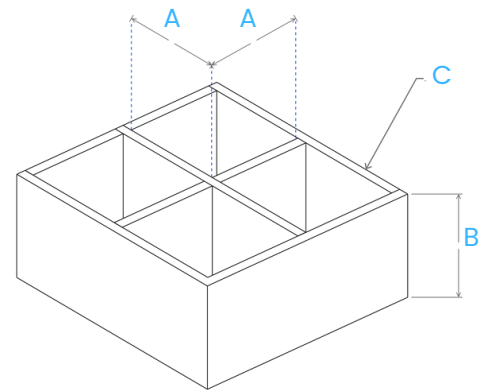

ROUND

STANDARD DIMENSIONS

neoGRID Space 2

OPEN PERIMETER GRID

GR-S2-1212

GR-S2-1218

GR-S2-1818

GR-S2-1224

GR-S2-2424

Contact us for custom sizes. Design fees may apply.

neoGRID Space 2C

CLOSED PERIMETER GRID

Space 2 acoustic grid features a 200mm design pattern. Blade height reflects openings both being spaced apart by 200mm.

SPECIFICATIONS:

Grid opening (A): 200mm (center)

Grid height (B): 200mm

Blade thickness (C): 12mm (select colors ONLY) / 18mm (all colors)

Edge overlap: N/A

GR-S2C-1212

GR-S2C-1218

GR-S2C-1818

GR-S2C-1224

GR-S2C-2424

Contact us for custom sizes. Design fees may apply.

neoGRID Space 3

OPEN PERIMETER GRID

Space 3 acoustic grid features a 300mm design pattern. Blade height reflects openings both being spaced apart by 300mm.