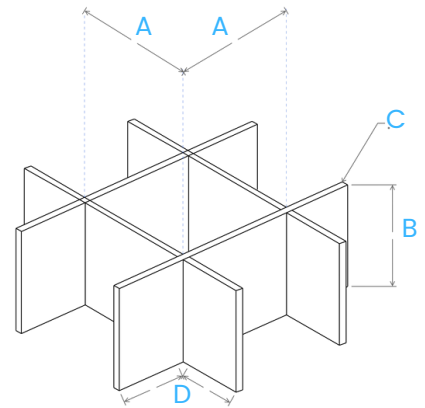

GR-S2C-1224

GR-S2C-2424

Contact us for custom sizes. Design fees may apply.

neoGRID Space 3

OPEN PERIMETER GRID

Space 3 acoustic grid features a 300mm design pattern. Blade height reflects openings both being spaced apart by 300mm.

Edge overlap is available in 150mm and 300mm sizes.

SPECIFICATIONS:

Grid opening (A): 300mm (center)

Blade height (B): 300mm

Blade thickness (C): 12mm (select colors ONLY) / 18mm (all colors)

Edge overlap: 150mm / 300mm

EDGE OPTIONS

SQUARE

ROUNDED CORNERS

ROUND

STANDARD DIMENSIONS

GR-S3-1212

GR-S3-1218

GR-S3-1818

SPECIFICATIONS:

Grid opening (A): 300mm (center)

Blade height (B): 300mm

Blade thickness (C): 12mm (select colors ONLY) / 18mm (all colors)

Edge overlap: N/A

GR-S3C-1212

GR-S3C-1218

GR-S3C-1818