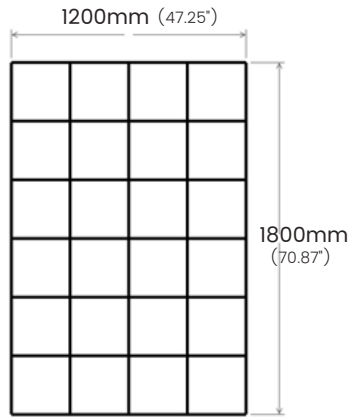

SPECIFICATIONS:

Grid opening (A): 200mm (center)

Blade height (B): 200mm

Blade thickness (C): 12mm (select colors ONLY) / 18mm (all colors)

Edge overlap: 200mm

EDGE OPTIONS

SQUARE

ROUNDED CORNERS

SPECIFICATIONS:

Grid opening (A): 200mm (center)

Grid height (B): 200mm

Blade thickness (C): 12mm (select colors ONLY) / 18mm (all colors)

Edge overlap: N/A

GR-S2C-1212

GR-S2C-1218

GR-S2C-1818

Edge overlap is available in 150mm and 300mm sizes.

SPECIFICATIONS:

Grid opening (A): 300mm (center)

Blade height (B): 300mm

Blade thickness (C): 12mm (select colors ONLY) / 18mm (all colors)

Edge overlap: 150mm / 300mm

SPECIFICATIONS:

Grid opening (A): 300mm (center)

Blade height (B): 300mm

Blade thickness (C): 12mm (select colors ONLY) / 18mm (all colors)

Edge overlap: N/A

GR-S3C-1212

GR-S3C-1218

GR-S3C-1818