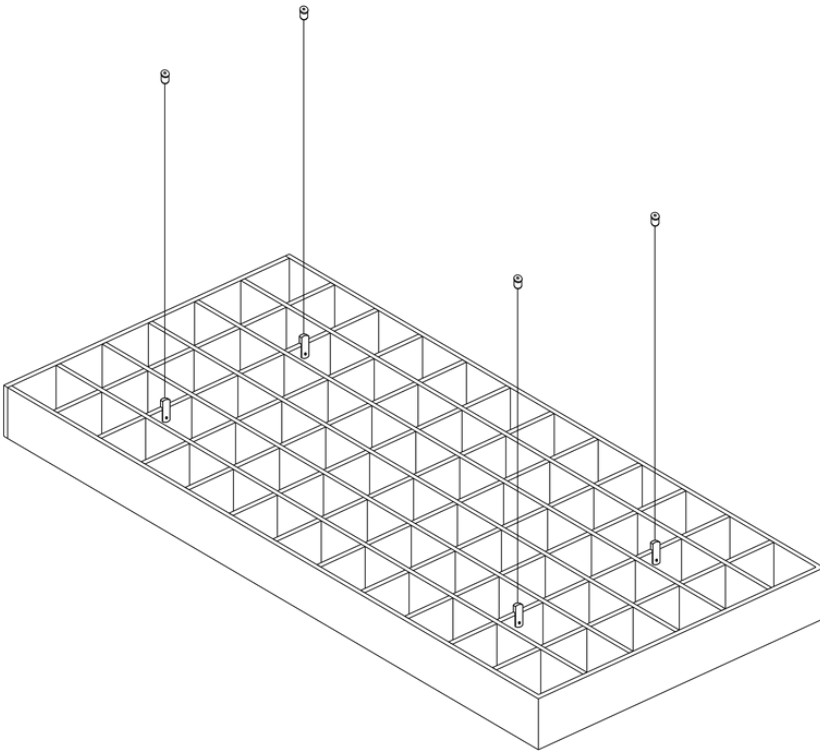

SPECIFICATIONS:

Grid opening (A): 200mm (center)

Blade height (B): 200mm

Blade thickness (C): 12mm (select colors ONLY) / 18mm (all colors)

Edge overlap: 200mm

EDGE OPTIONS

SQUARE

ROUNDED CORNERS

ROUND

STANDARD DIMENSIONS

neoGRID Space 2

OPEN PERIMETER GRID

GR-S2-1212

GR-S2-1218

GR-S2-1818

GR-S2-1224

GR-S2-2424

Contact us for custom sizes. Design fees may apply.

neoGRID Space 2C

CLOSED PERIMETER GRID

Space 2 acoustic grid features a 200mm design pattern. Blade height reflects openings both being spaced apart by 200mm.

SPECIFICATIONS:

Grid opening (A): 200mm (center)

Grid height (B): 200mm

Blade thickness (C): 12mm (select colors ONLY) / 18mm (all colors)

Edge overlap: N/A

GR-S2C-1212

GR-S2C-1218

GR-S2C-1818