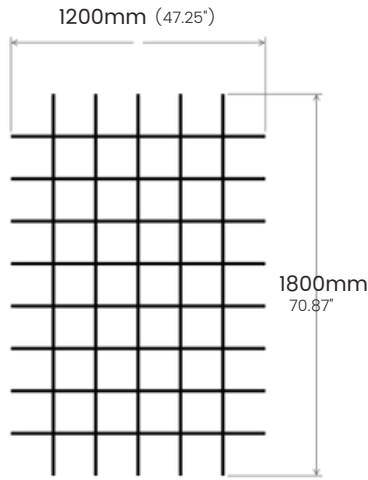

SPECIFICATIONS:

Grid opening (A): 200mm (center)

Blade height (B): 200mm

Blade thickness (C): 12mm (select colors ONLY) / 18mm (all colors)

Edge overlap: 200mm

EDGE OPTIONS

SQUARE

ROUNDED CORNERS

ROUND

STANDARD DIMENSIONS

neoGRID Space 2

OPEN PERIMETER GRID

GR-S2-1212

GR-S2-1218

GR-S2-1818

GR-S2-1224

GR-S2-2424

Contact us for custom sizes. Design fees may apply.

neoGRID Space 2C

CLOSED PERIMETER GRID

Space 2 acoustic grid features a 200mm design pattern. Blade height reflects openings both being spaced apart by 200mm.

SPECIFICATIONS:

Grid opening (A): 200mm (center)

Grid height (B): 200mm

Blade thickness (C): 12mm (select colors ONLY) / 18mm (all colors)

Edge overlap: N/A

GR-S2C-1212

GR-S2C-1218

GR-S2C-1818