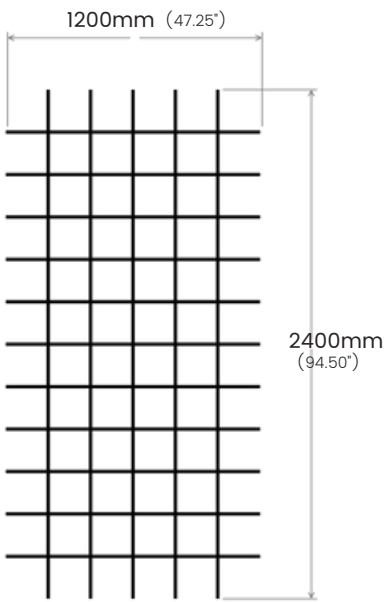

SPECIFICATIONS:

Grid opening (A): 200mm (center)

Blade height (B): 200mm

Blade thickness (C): 12mm (select colors ONLY) / 18mm (all colors)

Edge overlap: 200mm

EDGE OPTIONS

SQUARE

ROUNDED CORNERS

ROUND

STANDARD DIMENSIONS

neoGRID Space 2

OPEN PERIMETER GRID

GR-S2-1212

GR-S2-1218

GR-S2-1818

GR-S2-1224

SPECIFICATIONS:

Grid opening (A): 200mm (center)

Grid height (B): 200mm

Blade thickness (C): 12mm (select colors ONLY) / 18mm (all colors)

Edge overlap: N/A

GR-S2C-1212

GR-S2C-1218

GR-S2C-1818

Edge overlap is available in 150mm and 300mm sizes.

SPECIFICATIONS:

Grid opening (A): 300mm (center)

Blade height (B): 300mm

Blade thickness (C): 12mm (select colors ONLY) / 18mm (all colors)

Edge overlap: 150mm / 300mm