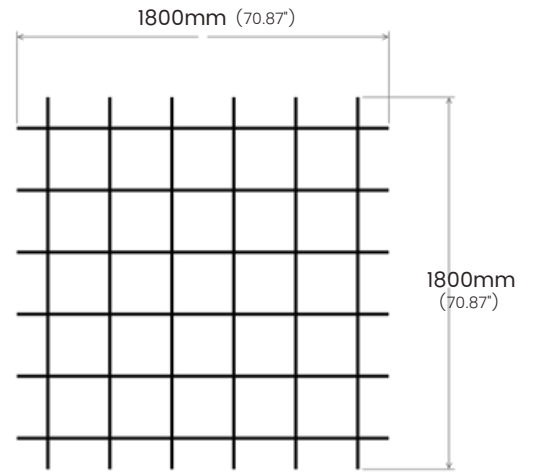

SPECIFICATIONS:

Grid opening (A): 200mm (center)

Grid height (B): 200mm

Blade thickness (C): 12mm (select colors ONLY) / 18mm (all colors)

Edge overlap: N/A

GR-S2C-1212

GR-S2C-1218

GR-S2C-1818

Edge overlap is available in 150mm and 300mm sizes.

SPECIFICATIONS:

Grid opening (A): 300mm (center)

Blade height (B): 300mm

Blade thickness (C): 12mm (select colors ONLY) / 18mm (all colors)

Edge overlap: 150mm / 300mm

EDGE OPTIONS

SQUARE

ROUNDED CORNERS

ROUND

STANDARD DIMENSIONS

GR-S3-1212

GR-S3-1218

GR-S3-1818

SPECIFICATIONS:

Grid opening (A): 300mm (center)

Blade height (B): 300mm

Blade thickness (C): 12mm (select colors ONLY) / 18mm (all colors)

Edge overlap: N/A

GR-S3C-1212

GR-S3C-1218

GR-S3C-1818